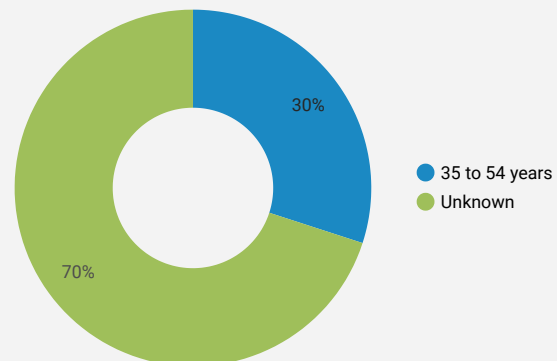

FILTER

AGE GROUP ▾

GENDER ▾

TOOL ▾

WEBSITE TRAFFIC BY LOCATION

	City	Users	Pageviews ▾
1.	Toronto	5	11
2.	London	1	3
3.	Kitchener	1	1
4.	Quebec City	1	1
5.	Hamilton	1	1
6.	Windsor	1	1
7.	Whitby	1	1
8.	Brampton	1	1

JOB-SEEKER REFERRALS

Job Postings

10

Employers

7

Services

INTERACTIONS BY TOOL

12

INTERACTIONS BY AGE GROUP

INTERACTIONS BY GENDER

Source:

Job search data is collected from user interactions with the job finding tools on the workforceinnovation.ca website. Location data is collected by Google Analytics and cannot be filtered using the age range, gender or tool filters at the top of the page.