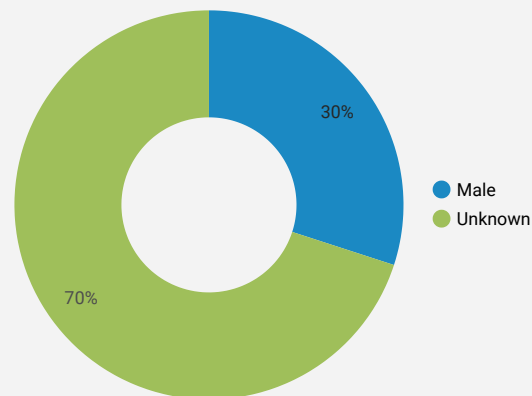

FILTER

AGE GROUP ▾

GENDER ▾

TOOL ▾

WEBSITE TRAFFIC BY LOCATION

	City	Users	Pageviews ▾
1.	Toronto	5	11
2.	London	1	3
3.	Kitchener	1	1
4.	Quebec City	1	1
5.	Hamilton	1	1
6.	Windsor	1	1
7.	Whitby	1	1
8.	Brampton	1	1

JOB-SEEKER REFERRALS

Job Postings

10

Employers

7

Services

INTERACTIONS BY TOOL

12

INTERACTIONS BY AGE GROUP

INTERACTIONS BY GENDER

Source:

Job search data is collected from user interactions with the job finding tools on the workforceinnovation.ca website. Location data is collected by Google Analytics and cannot be filtered using the age range, gender or tool filters at the top of the page.