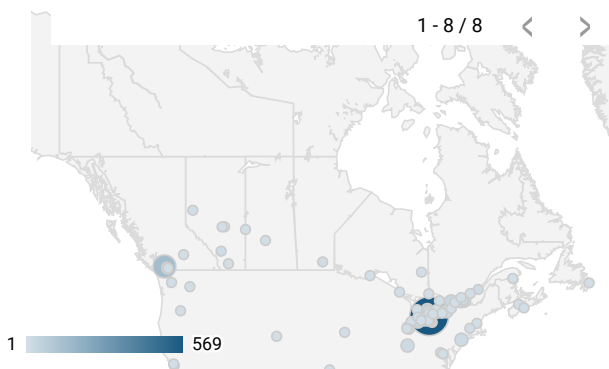

FILTER

AGE GROUP ▾

GENDER ▾

TOOL ▾

WEBSITE TRAFFIC BY LOCATION

	City	Users	Pageviews ▾
1.	Toronto	5	11
2.	London	1	3
3.	Kitchener	1	1
4.	Quebec City	1	1
5.	Hamilton	1	1
6.	Windsor	1	1
7.	Whitby	1	1
8.	Brampton	1	1

JOB-SEEKER REFERRALS

Job Postings

10

Employers

7

Services

INTERACTIONS BY TOOL

12

INTERACTIONS BY AGE GROUP

INTERACTIONS BY GENDER

Source:

Job search data is collected from user interactions with the job finding tools on the workforceinnovation.ca website. Location data is collected by Google Analytics and cannot be filtered using the age range, gender or tool filters at the top of the page.