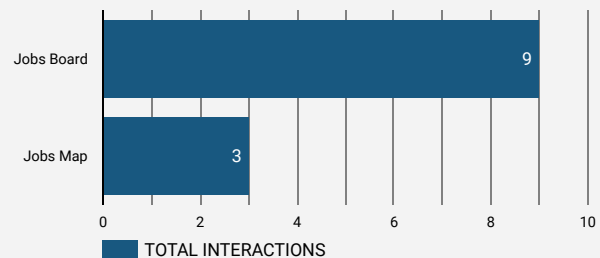

FILTER

AGE GROUP ▾

GENDER ▾

TOOL ▾

WEBSITE TRAFFIC BY LOCATION

	City	Users	Pageviews ▾
1.	Toronto	5	11
2.	London	1	3
3.	Kitchener	1	1
4.	Quebec City	1	1
5.	Hamilton	1	1
6.	Windsor	1	1
7.	Whitby	1	1
8.	Brampton	1	1

JOB-SEEKER REFERRALS

Job Postings

10

Employers

7

Services

INTERACTIONS BY TOOL

12

INTERACTIONS BY AGE GROUP

INTERACTIONS BY GENDER

Source:

Job search data is collected from user interactions with the job finding tools on the workforceinnovation.ca website. Location data is collected by Google Analytics and cannot be filtered using the age range, gender or tool filters at the top of the page.